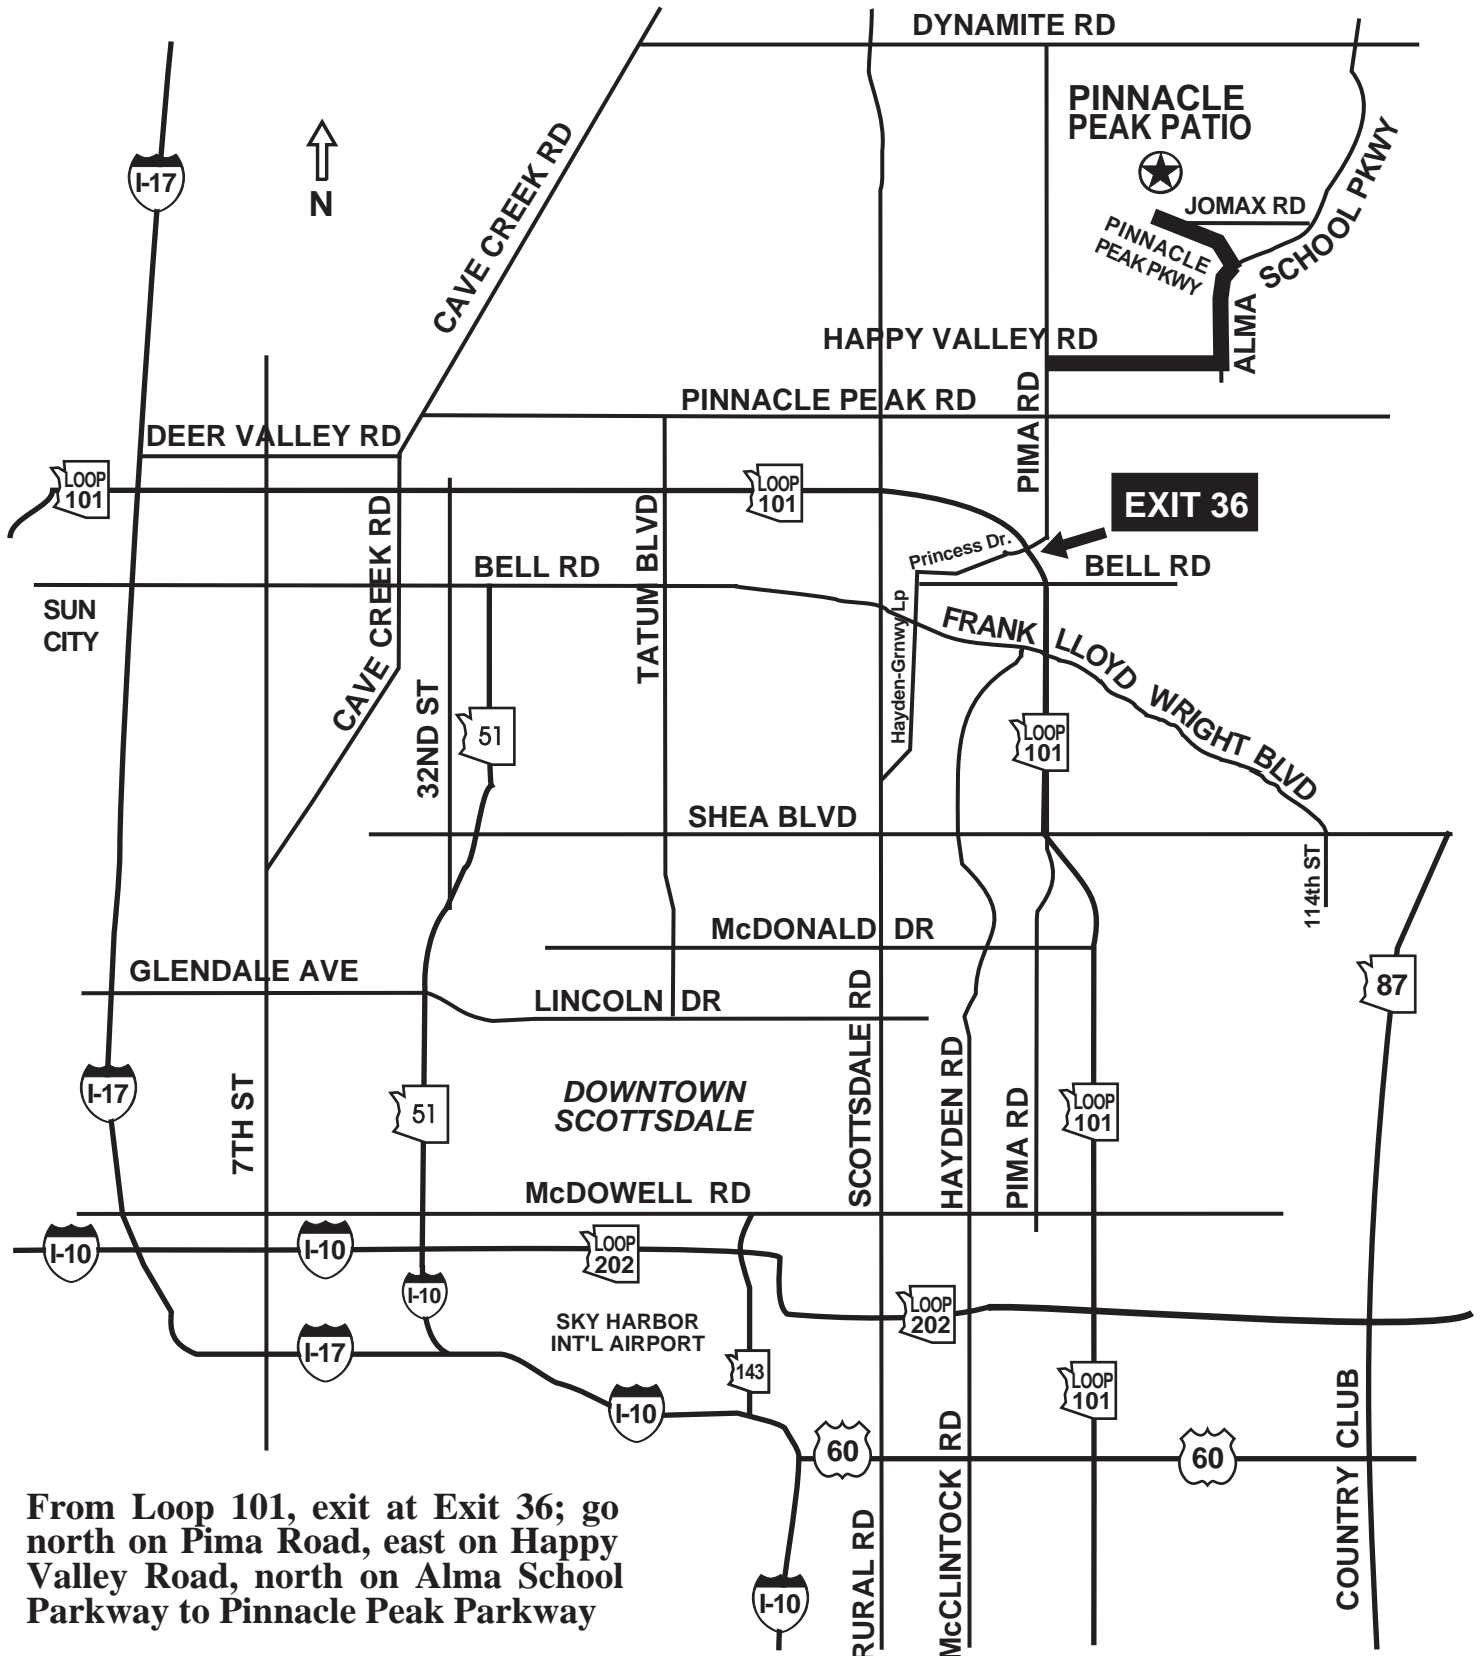

Where: Pinnacle Peak Patio • 10426 E Jomax Rd • Scottsdale, AZ
480-585-1599

When: Tuesday, October 6th, at 7:00 PM

How Much: \$30.00 for AICP Members; \$35.00 for Non-members

How to get there: The Chapter is arranging and paying for transportation to and from the hotel. We will meet in the hotel lobby at 6:30 PM. After the dinner, there will be transportation returning to the hotel at 9:00 PM and another at 10:00 PM.

Pinnacle Peak Patio

Steakhouse & Microbrewery

10426 E. Jomax Rd. • Scottsdale, AZ • (480) 585-1599

From Loop 101, exit at Exit 36; go north on Pima Road, east on Happy Valley Road, north on Alma School Parkway to Pinnacle Peak Parkway