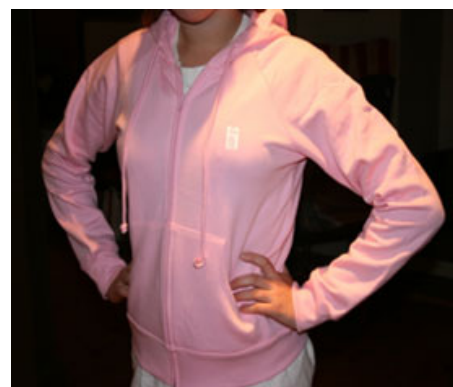

**SALE PRICE: \$5.00**

**Stone**

**LIMITED QUANTITIES**

**SMALL (2)**

**MEDIUM (2)**

**Ladies Short Sleeve Pique Polo Shirt,**

These 100% Egyptian Ringspun cotton shirts have stain release. Fitted with a straight bottom and superbly tailored with a 3 button placket and bone horn buttons this rib knit shirt features a curl free collar, tail back, side vents and banded sleeves.

**SALE PRICE: \$5.00**

**Black**

- LIMITED QUANTITIES
- SMALL (4)

**Stone**

- LIMITED QUANTITIES
- SMALL (2)
- MEDIUM (2)

**Raglan Ladies Fleece Hooded Sweatshirt,**  
Preshrunk and laundered, 100% combed ring-spun cotton, 7.5 oz, super-soft 20-single fleece knit. Ribbed cuffs and bottom band. Zip up the front, hooded, two front pockets.  
Size S, M, L, XL \$28.00

**SALE PRICE: \$7.00**

**Pink**

- LIMITED QUANTITIES
- SMALL (3)

**Anvil Ladies Long-Sleeved Tee**  
Preshrunk heavyweight 100% cotton, 5.6 oz. shoulder to shoulder tape, 5/8" rib seamless collarette, double needle neck, sleeve and bottom and hem. Fitted tapered sleeves.

**SALE PRICE: \$5.00**

**Violet**

- LIMITED QUANTITIES
- SMALL (1)

**Ultra Club Cypress Ladies' Long-sleeve Woven**

Invitingly soft and flattering, and specially tailored for women. Soft-washed 100% cotton, full cut, double-needle stitching, wood-tone buttons, 2-ply back yoke, locker loop