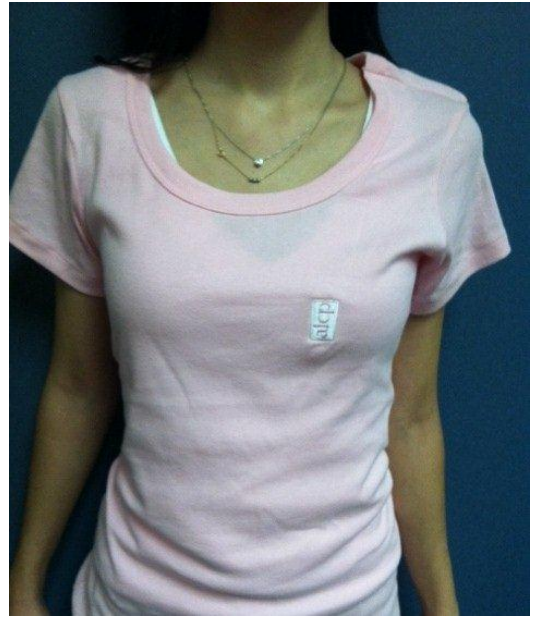

Ladies Bella Short-Sleeve Scoop-Neck T-Shirt

**SALE PRICE: \$10.00**

**Pink**

LIMITED QUANTITIES

SMALL (5)

MEDIUM (4)

LARGE (7)

X-LARGE (8)

Ladies Van Heusen ¾ Sleeve Dress Twill Shirt

**SALE PRICE: \$24.00**

**White**

LIMITED QUANTITIES

SMALL (5)

MEDIUM (2)

LARGE (11)

X-LARGE (7)

60% cotton/ 40% polyester; bird's-eye jacquard collar & cuffs with striped edge; self-fabric taping on neck seams & side vents; clean-finished placket; double -needle hem; wood-tone buttons; machine washable. Weight 6.2 oz. Men's sizing.

**SALE PRICE: \$5.00**

**Stone**

**LIMITED QUANTITIES**

**SMALL (2)**

**MEDIUM (2)**

**Ladies Short Sleeve Pique Polo Shirt,**

These 100% Egyptian Ringspun cotton shirts have stain release. Fitted with a straight bottom and superbly tailored with a 3 button placket and bone horn buttons this rib knit shirt features a curl free collar, tail back, side vents and banded sleeves.